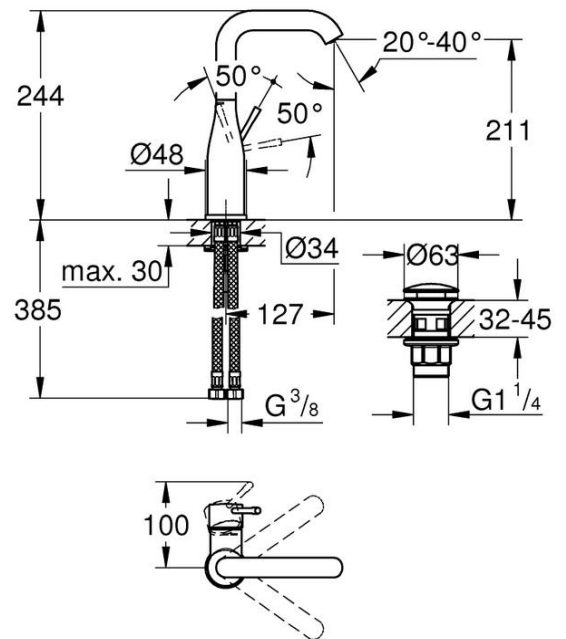

PROJECT		REF		REV	ITEM CODE	
LOCATION		DATE			PAGE	

SANITARY WARE SPECIFICATION SHEET

Item Descriptions	GROHE (Germany) "Essence" Chrome plated single-lever basin mixer 1/2" L-Size; nominated flow rate 6 L/min in WELS Grade 2; Registration No. TM 21-0086	<p>Illustration/ Drawing</p>      
Dimensions	L127 x W48 x H244 mm	
Model	23799001	
Finish / Material	Chrome Plated	
Country of origin	Germany	
Manufacturer	GROHE Limited	
Supplier	Acme Sanitary Ware Co. Ltd Mr. Eric Wong/ Mr. Don Yuen	
Contact Tel/Fax E-mail Website	(852) 2388-7171 / (852) 2710-8012 acme@acmesanitary.com.hk www.acmesanitary.com.hk	

"Essence" Single-lever basin mixer 1/2" L-Size

- single hole installation
- metal lever
- **GROHE SilkMove** 28 mm ceramic cartridge
- with temperature limiter
- **GROHE StarLight** chrome finish
- **GROHE EcoJoy** mousseur 5.7 l/min
- **GROHE AquaGuide** adjustable mousseur
- **GROHE FastFixation Plus** installation system
- swivel spout with mousseur and stop limiter
- smooth body
- waste set with push-open plug
- flexible connection hoses
- min. recommended pressure 1.0 bar

Pos.-nr.	Prod. description	Order-nr.
1	Lever	46919000
2	Cartridge	46580000
3	Tubular spout	13374000
4	Shank mounting kit	46645000
5	Connection hose	46255000
6	Waste fitting	65807000
7	Mounting wrench	19017000*