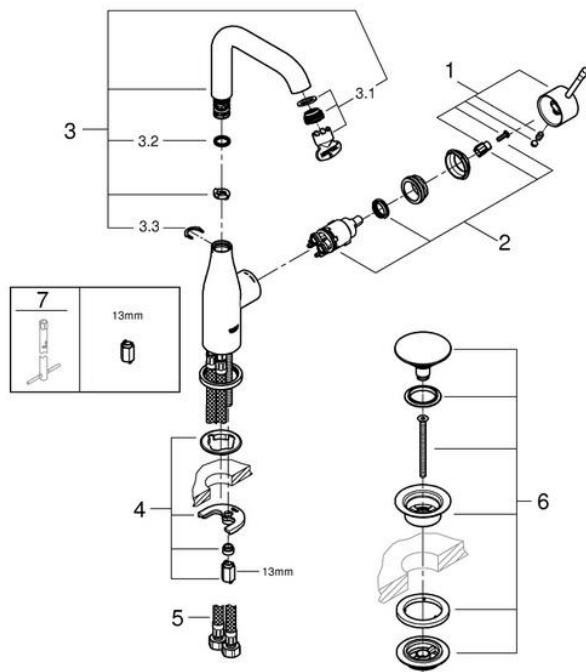

PROJECT		REF		REV	ITEM CODE	
LOCATION		DATE			PAGE	

SANITARY WARE SPECIFICATION SHEET

Item Descriptions	GROHE (Germany) "Essence" Chrome plated single-lever basin mixer 1/2" L-Size; nominated flow rate 6 L/min in WELS Grade 2; Registration No. TM 21-0086	<p>Illustration/ Drawing</p>      
Dimensions	L127 x W48 x H244 mm	
Model	23799001	
Finish / Material	Chrome Plated	
Country of origin	Germany	
Manufacturer	GROHE Limited	
Supplier	Acme Sanitary Ware Co. Ltd Mr. Eric Wong/ Mr. Don Yuen	
Contact Tel/Fax E-mail Website	(852) 2388-7171 / (852) 2710-8012 acme@acmesanitary.com.hk www.acmesanitary.com.hk	

Pos.-nr.	Prod. description	Order-nr.
1	Lever	46919000
2	Cartridge	46580000
3	Tubular spout	13374000
4	Shank mounting kit	46645000
5	Connection hose	46255000
6	Waste fitting	65807000
7	Mounting wrench	19017000*